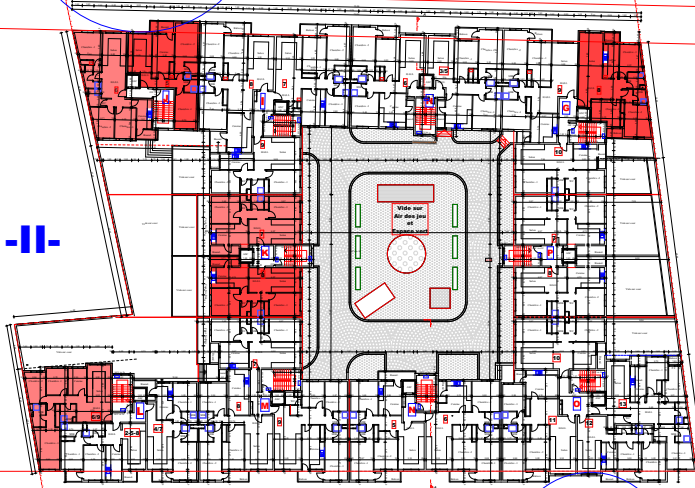

ILOT -I-

R+3

30

MK56

ILOT -II-

R+3

Legende

MK52

20m

BLOC A

BLOC B

BLOC C

ILOT -III-

BLOC D

BLOC E

R+2